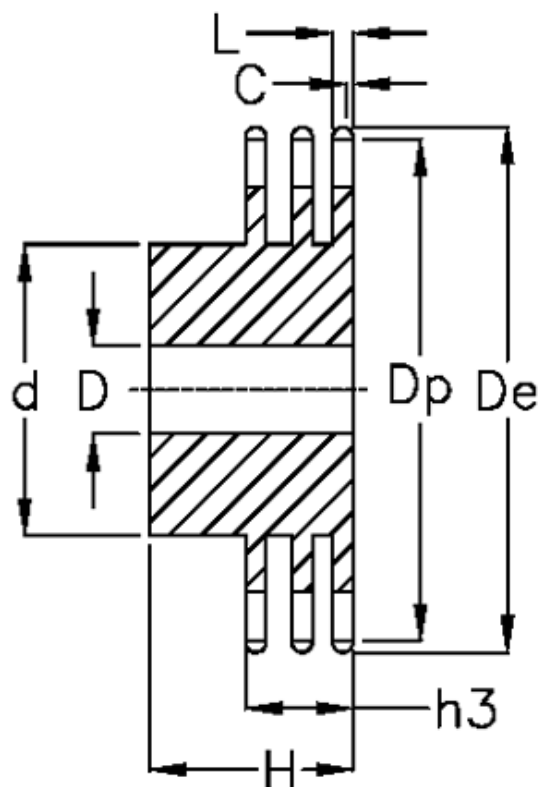

# Data Sheet

Article number: 616013008017

Description: Sprocket 16 B-3 Z=17 triplex  
predrilled

## Measures

C = 2.5  
d = 112  
D = 30±0,5

De = 149  
Dp = 138.22

For chain size = 1" x 17,02 mm

For chain type = 16 B-3

H = 100

h3 = 79.6

L = 15.8

Number of teeth = 17